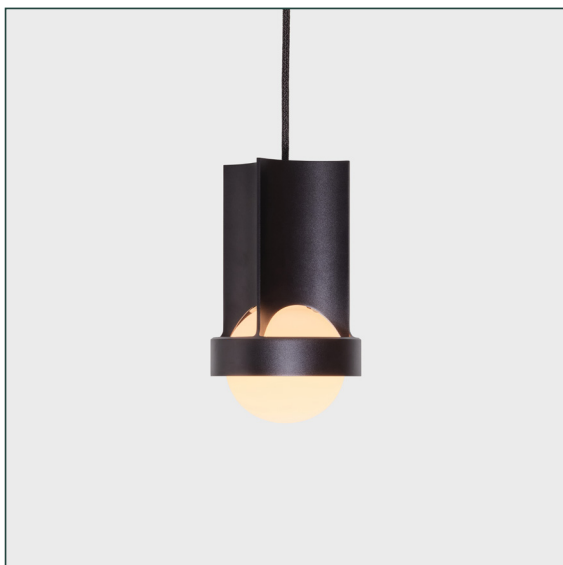

LOOP SINGLE PENDANT IN DARK GREY WITH SPHERE III

tala®

SKU: LOOP-SPHR-III-DG-PD-01-EU
PENDANT

The Loop Single Pendant Light is inspired by the infinite recyclable potential of aluminium and revels in its economic and efficient use of material. Anodised to achieve its distinctive colour finish, it is paired with Tala's Sphere III LED bulb. The Dim to Warm characteristics and moonlike form of the light source accentuate Loop's ethereal power.

PHYSICAL

Fixture & Bulb:	L125 x W125 x H217mm
Ceiling rose:	L150 x W150 x H18.5mm
Cable length:	3m
Materials:	Anodised aluminium
Finish:	Dark Grey
Weight:	1120g
IP rating:	IP20
Base:	E27

ELECTRICAL

Appliance class:	Class I
Power:	7W
Voltage:	220-240V~
Frequency:	50/60Hz